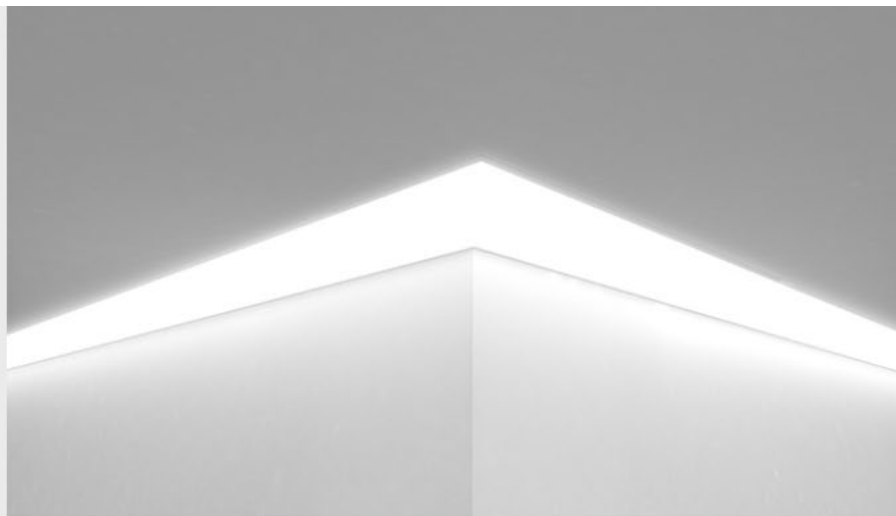

FACTORY-BUILT CORNERS

90° EXTERNAL CORNER

Perfectly engineered to solve dark spots in external corners of wall to ceiling perimeter continuous runs.

LLED8000-SMI-90D-INC