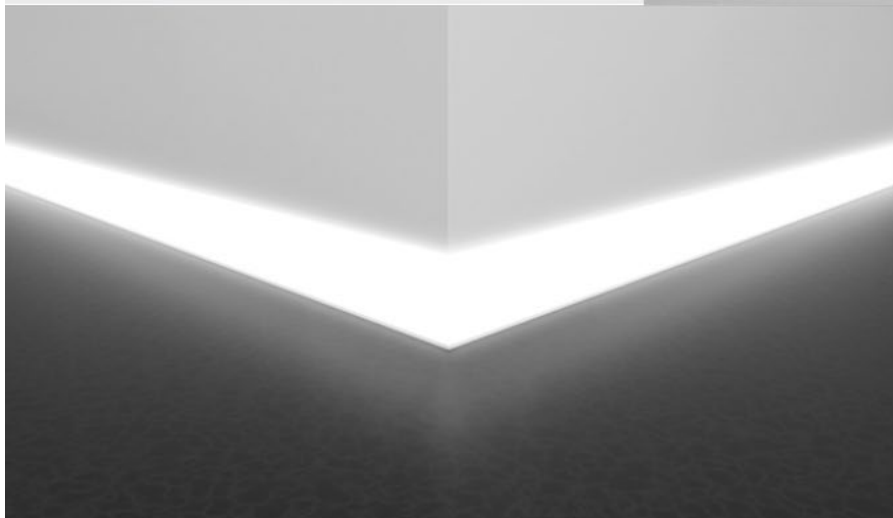

## A SLIM BUT POWERFUL PERIMETER MUD-IN SOLUTION.

We proudly introduce LLED8000-SMI to the lipLEDs family. LLED8000-SMI is a slim profile integrated linear lighting system strategically designed for one sided mud-in applications. LLED8000-SMI delivers a stunning line of light and is effective in making design concepts come to life with a variety of options such as color temperatures, watts per foot and finish options.

# FEATURES

LLED8000-SMI is designed with efficient features to achieve the best seamless and integrated application. Due to the flexibility that is needed with mud-in luminaires for a variety of architectural design spaces, LLED8000-SMI now caters to those needs.

## 90° INTERNAL CORNER

Thoughtfully designed to maintain a seamless line of light in internal corners in wall to floor continuous runs.

**LLED8000-SMI-90D-INW**

## 90° INTERNAL CORNER

Engineered for wall to ceiling continuous runs along internal corners to preserve a seamless line of light.

**LLED8000-SMI-90D**