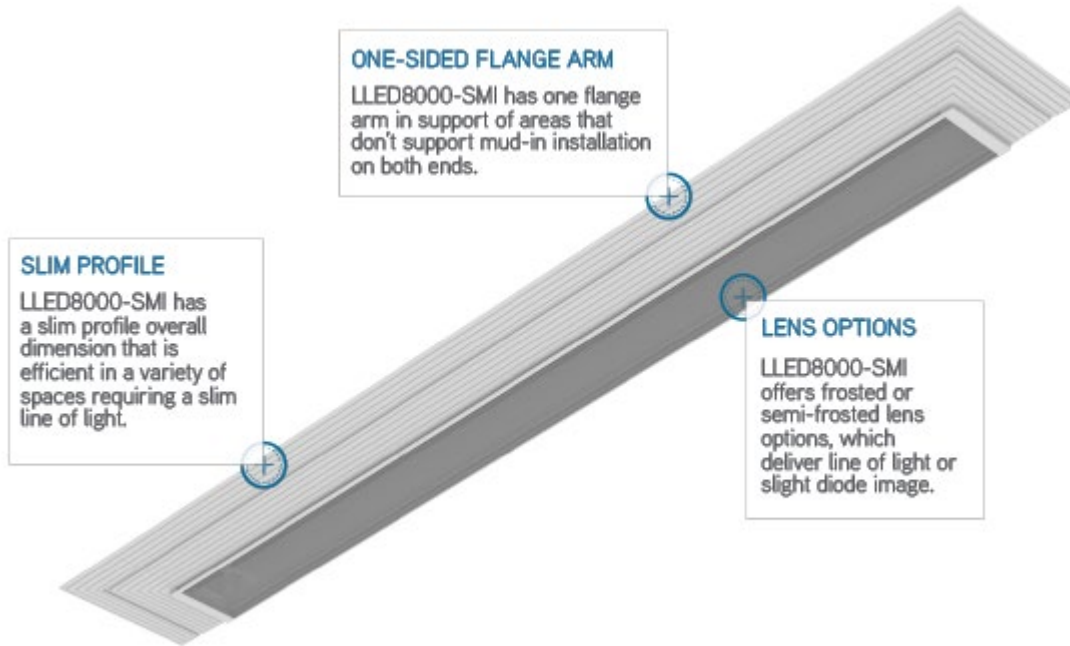

## A SLIM BUT POWERFUL PERIMETER MUD-IN SOLUTION.

We proudly introduce LLED8000-SMI to the lipLEDs family. LLED8000-SMI is a slim profile integrated linear lighting system strategically designed for one sided mud-in applications. LLED8000-SMI delivers a stunning line of light and is effective in making design concepts come to life with a variety of options such as color temperatures, watts per foot and finish options.

# FEATURES

LLED8000-SMI is designed with efficient features to achieve the best seamless and integrated application. Due to the flexibility that is needed with mud-in luminaires for a variety of architectural design spaces, LLED8000-SMI now caters to those needs.

## 90° INTERNAL CORNER

Thoughtfully designed to maintain a seamless line of light in internal corners in wall to floor continuous runs.

**LLED8000-SMI-90D-INW**

## 90° INTERNAL CORNER

Engineered for wall to ceiling continuous runs along internal corners to preserve a seamless line of light.

**LLED8000-SMI-90D**