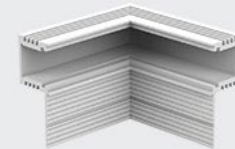

FACTORY-BUILT CORNERS

90° INTERNAL CORNER

Engineered for wall to ceiling continuous runs along internal corners to preserve a seamless line of light.

LLED8000-SMI-90D

90° INTERNAL CORNER

Thoughtfully designed to maintain a seamless line of light in a variety of design spaces.

LLED8000-SMI-90D-IN