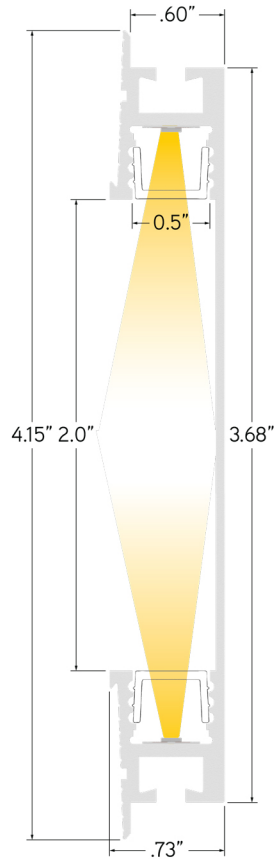

SLIM PROFILE

LLED8000-MW offers a slim profile extrusion that extends the multitude of installation capabilities in numerous types of wall spaces and hallway or path designs.

SEAMLESS INTEGRATION

LLED8000-MW flawlessly integrates onto the wall, while the extrusion remains fully concealed after mud-in installation. LLED8000-MW creates a very distinguished look in a design space and accomplishes an inviting atmosphere.