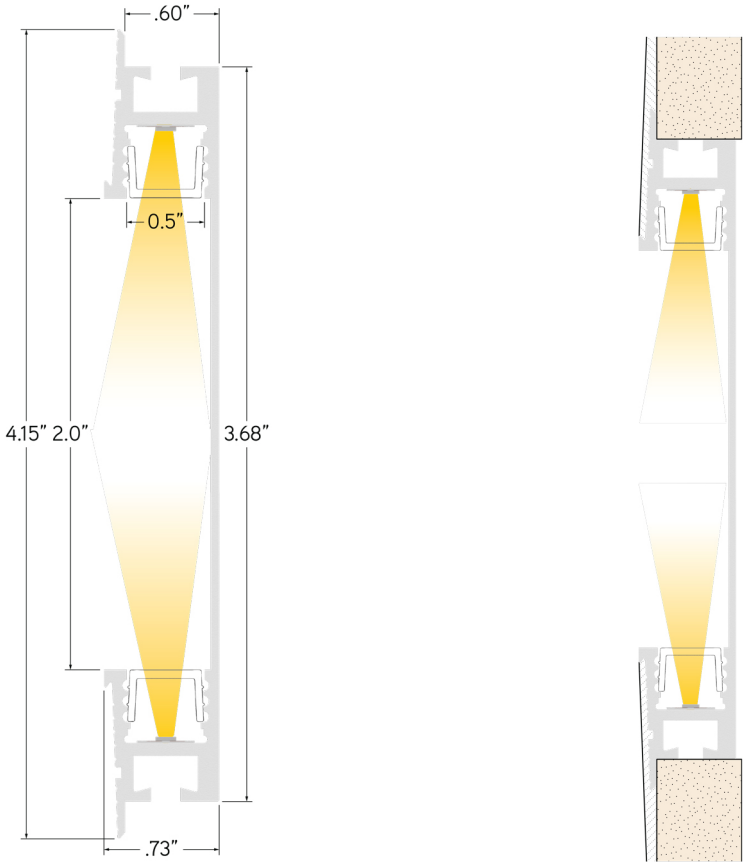

LLED8000-MW has a unique 0-10V dimming capability and performs at very high output. LLED8000-MW has an impressive Color Rendering Index greater than 95.

LLED8000-MW presents innovative features:

- Slim profile mud-in extrusion
- Beautiful line of light with a concealed lens
- Top and bottom LED light strip
- Dry and damp location

SLIM PROFILE

LLED8000-MW offers a slim profile extrusion that extends the multitude of installation capabilities in numerous types of wall spaces and hallway or path designs.

SEAMLESS INTEGRATION

LLED8000-MW flawlessly integrates onto the wall, while the extrusion remains fully concealed after mud-in installation. LLED8000-MW creates a very distinguished look in a design space and accomplishes an inviting atmosphere.