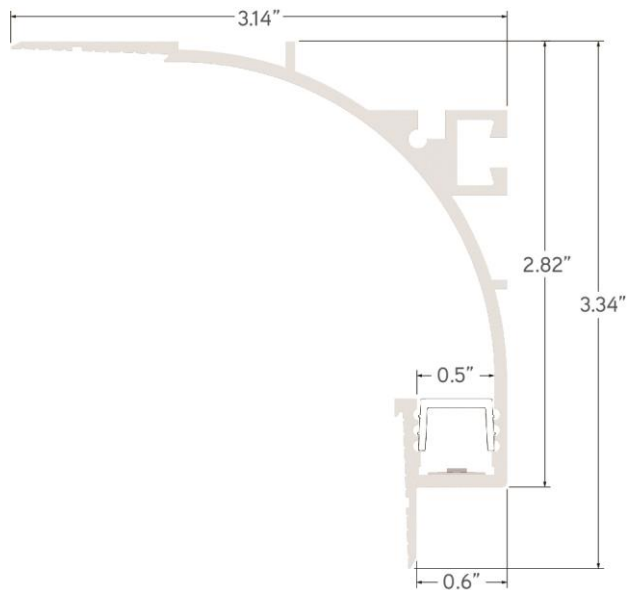

SLIM PROFILE

LLED8000-LDS offers a slim profile extrusion that extends the multitude of installation capabilities in numerous types of cove designs.

SEAMLESS INTEGRATION

LLED8000-LDS flawlessly integrates to the ceiling of two adjoining surfaces, ceiling to wall or wall to ceiling. The concealed extrusion is thoughtfully designed to create beautiful ambient lighting. LLED8000-LDS creates a very distinguished look in a design space and accomplishes an inviting atmosphere.