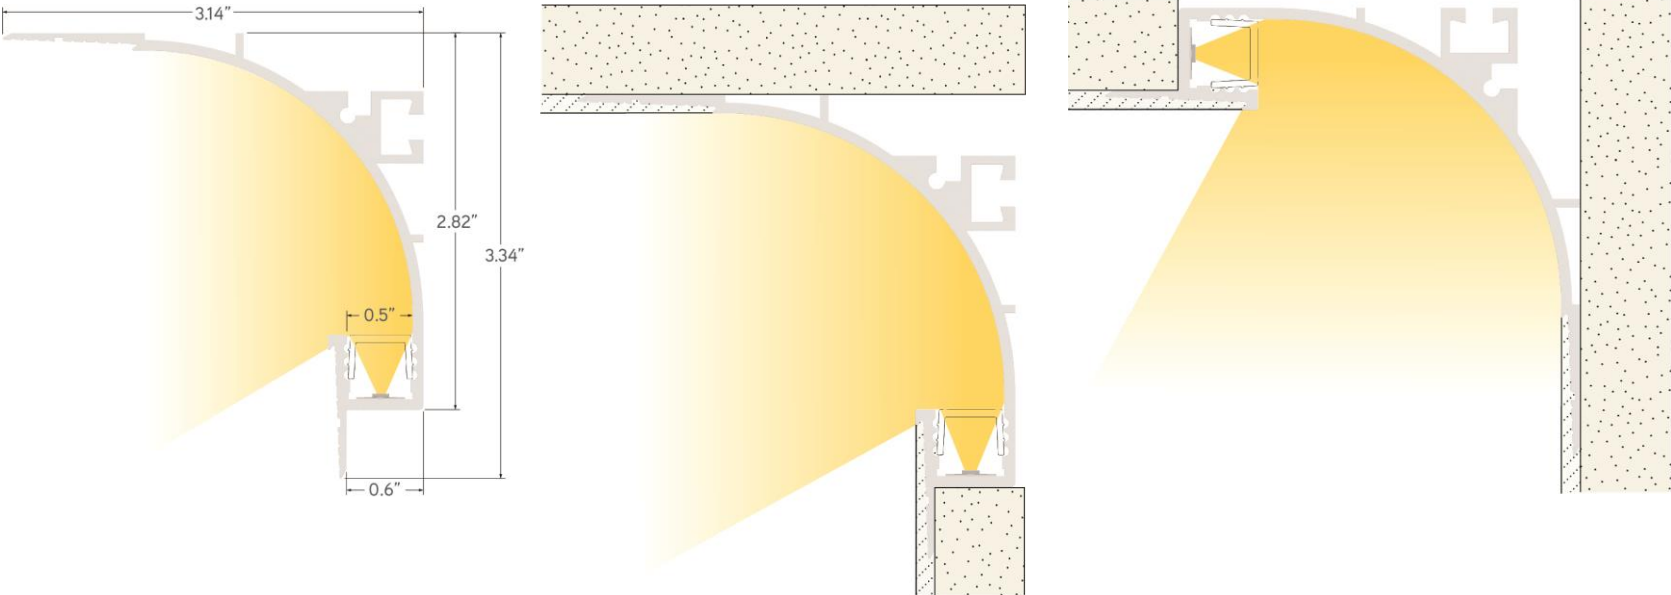

LLED8000-LDS PRODUCT LAUNCH FEBRUARY 2020

THE ALL NEW LLED8000-LDS

CALI proudly introduces LLED8000-LDS to the *lip*LEDs Series. LLED8000-LDS is a slim profile ceiling mud-in solution designed to refine your cove design seamlessly integrating with two adjoining surfaces.

LLED8000-LDS has a unique 0-10V dimming capability and performs at very high output. LLED8000-LDS has an impressive Color Rendering Index greater than 95.

LLED8000-LDS presents innovative features:

- Slim profile mud-in extrusion
- Beautiful ambient lighting
- Mud-in options for lighting direction from ceiling to wall or wall to ceiling
- Dry and damp location

SLIM PROFILE

LLED8000-LDS offers a slim profile extrusion that extends the multitude of installation capabilities in numerous types of cove designs.

SEAMLESS INTEGRATION

LLED8000-LDS flawlessly integrates to the ceiling of two adjoining surfaces, ceiling to wall or wall to ceiling. The concealed extrusion is thoughtfully designed to create beautiful ambient lighting. LLED8000-LDS creates a very distinguished look in a design space and accomplishes an inviting atmosphere.