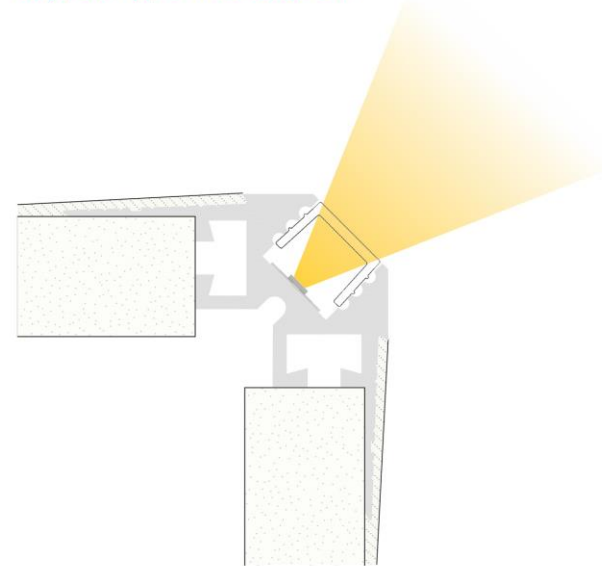

VERTICAL WALL TO WALL MUD-IN
Dry, Damp, or Wet Location