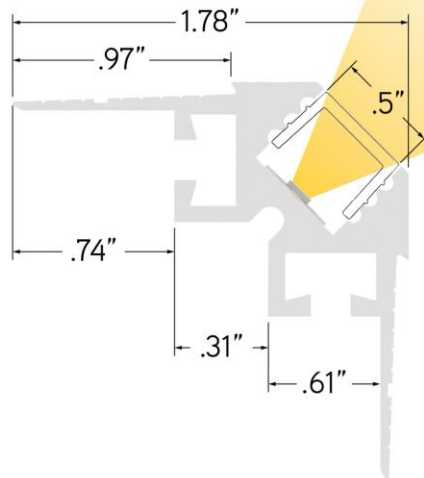

SEAMLESS INTEGRATION

LLED8000-CMI flawlessly integrates to the edge of two perpendicular joined surfaces, vertical wall to wall. The concealed extrusion is thoughtfully designed to create a stunning beam of light along the edge. LLED8000-CMI creates a very distinguished look in a design space and accomplishes an inviting atmosphere.