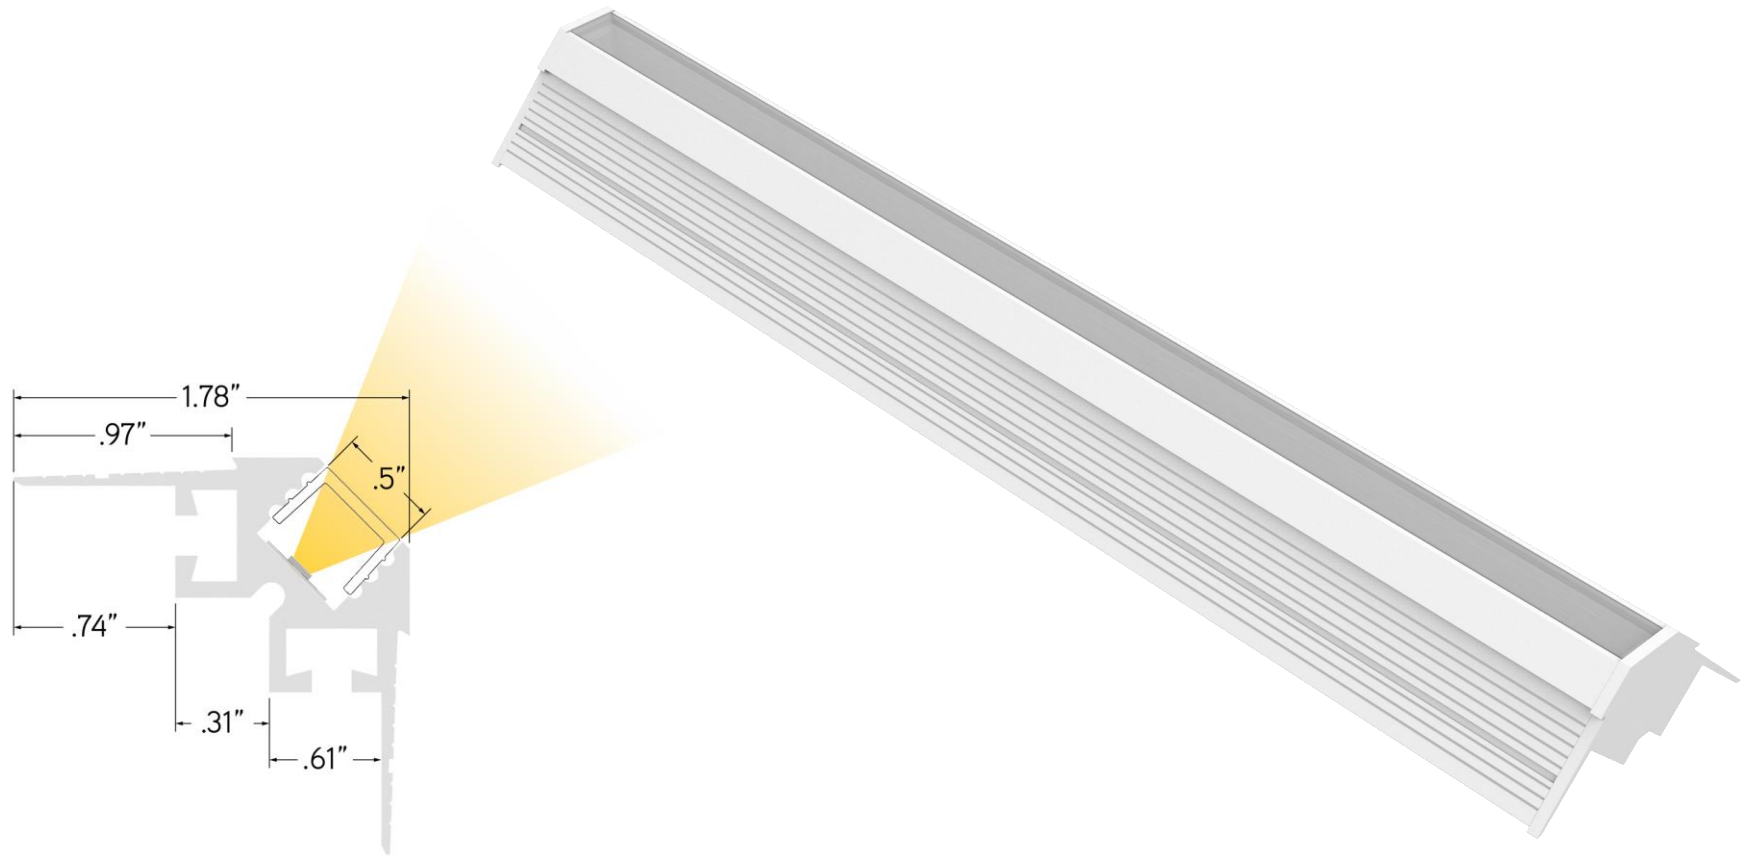

# THE ALL NEW LLED8000-CMI

CALI proudly introduces LLED8000-CMI to the *lip*LEDs Series. LLED8000-CMI is a new slim profile corner mud-in solution designed to be seamlessly integrated along the outer edge of two perpendicular surfaces.

LLED8000-CMI has a unique 0-10V dimming capability and performs at very high output. LLED8000-CMI has an impressive Color Rendering Index greater than 95.

LLED8000-CMI presents innovative features:

- Slim profile mud-in extrusion
- Stunning edge beam of light
- Vertical mud-in integration from wall to wall
- Dry, damp, or wet location

# SLIM PROFILE

LLED8000-CMI offers a slim profile extrusion that extends the multitude of installation capabilities in numerous types of edges.

# SEAMLESS INTEGRATION

LLED8000-CMI flawlessly integrates to the edge of two perpendicular joined surfaces, vertical wall to wall. The concealed extrusion is thoughtfully designed to create a stunning beam of light along the edge. LLED8000-CMI creates a very distinguished look in a design space and accomplishes an inviting atmosphere.