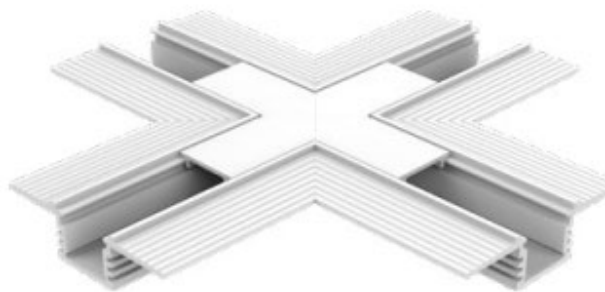

ALS50T-MI PRODUCT LAUNCH JULY 2020

MUD-IN LIGHTING SYSTEM THAT REFINES DYNAMIC SPACES BY INTEGRATING TOGETHER AS ONE WITH THE ARCHITECTURE.

We have extended the reach of our alumLEDs series, by introducing our new mud-in solution. We proudly introduce ALS50T-MI, our new mud-in recessed system. The ALS50T-MI impeccably integrates with the architecture and adds a touch of elegance to a contemporary space. Architects and lighting designers can now integrate the ALS50T-MI into their design to become one with the architecture, and together, the space and lighting system, will create a distinguished look with an inviting atmosphere.

FEATURES

ALS50T-MI presents innovative features that elevate its value by bringing you the most unified look and even illumination for a mud-in installation.

LENS FEATURES

- 100' Lens Available
- Line of Light
- Field Cuttable
- Variety of Optics
- Asymmetric Lens

FACTORY-BUILT MITER CORNERS

ALS50T-MI makes any design possible with its factory-built corners. Architects and lighting designers can now expand their design ideas and make them a reality by having the options of our diverse miter corner options.

90° Internal Corner
(ALS50T-MI-90D-IN)

90° External Corner
(ALS50T-MI-90D-EX)

90° Linear Corner
(ALS50T-MI-90D)

90° X-Corner
(ALS50T-MI-90D-XC)

FEATURES

ALS50T-MI is thoughtfully designed to integrate with the architecture creating the most elegant even illumination in a multitude of dynamic spaces.