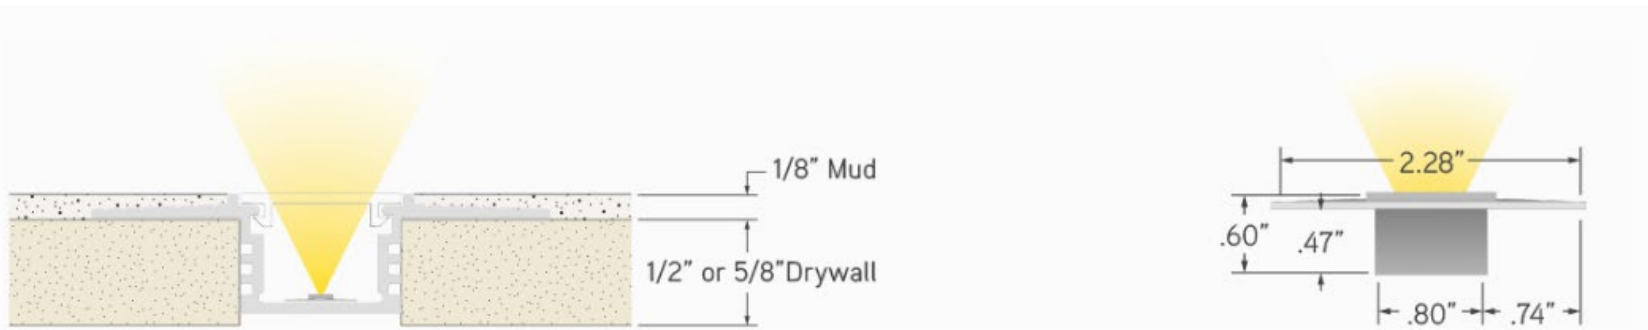

ALS50T-MI PRODUCT LAUNCH JULY 2020

MUD-IN LIGHTING SYSTEM THAT REFINES DYNAMIC SPACES BY INTEGRATING TOGETHER AS ONE WITH THE ARCHITECTURE.

We have extended the reach of our alumLEDs series, by introducing our new mud-in solution. We proudly introduce ALS50T-MI, our new mud-in recessed system. The ALS50T-MI impeccably integrates with the architecture and adds a touch of elegance to a contemporary space. Architects and lighting designers can now integrate the ALS50T-MI into their design to become one with the architecture, and together, the space and lighting system, will create a distinguished look with an inviting atmosphere.

FEATURES

ALS50T-MI presents innovative features that elevate its value by bringing you the most unified look and even illumination for a mud-in installation.

LENS FEATURES

- 100' Lens Available
- Line of Light
- Field Cuttable
- Variety of Optics
- Asymmetric Lens

90° Internal Corner
(ALS50T-MI-90D-IN)

90° External Corner
(ALS50T-MI-90D-EX)

90° Linear Corner
(ALS50T-MI-90D)

90° X-Corner
(ALS50T-MI-90D-XC)

FEATURES

ALS50T-MI is thoughtfully designed to integrate with the architecture creating the most elegant even illumination in a multitude of dynamic spaces.