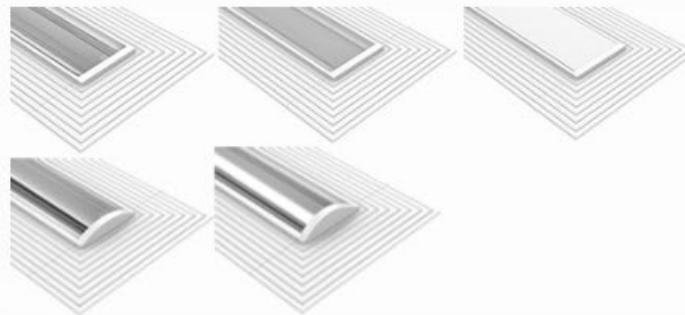

ALS50T-MI PRODUCT LAUNCH JULY 2020

MUD-IN LIGHTING SYSTEM THAT REFINES DYNAMIC SPACES BY INTEGRATING TOGETHER AS ONE WITH THE ARCHITECTURE.

We have extended the reach of our alumLEDs series, by introducing our new mud-in solution. We proudly introduce ALS50T-MI, our new mud-in recessed system. The ALS50T-MI impeccably integrates with the architecture and adds a touch of elegance to a contemporary space. Architects and lighting designers can now integrate the ALS50T-MI into their design to become one with the architecture, and together, the space and lighting system, will create a distinguished look with an inviting atmosphere.

FEATURES

ALS50T-MI presents innovative features that elevate its value by bringing you the most unified look and even illumination for a mud-in installation.

LENS FEATURES

- 100' Lens Available
- Line of Light
- Field Cuttable
- Variety of Optics
- Asymmetric Lens

90° Internal Corner
(ALS50T-MI-90D-IN)

90° External Corner
(ALS50T-MI-90D-EX)

90° Linear Corner
(ALS50T-MI-90D)

90° X-Corner
(ALS50T-MI-90D-XC)

FEATURES

ALS50T-MI is thoughtfully designed to integrate with the architecture creating the most elegant even illumination in a multitude of dynamic spaces.