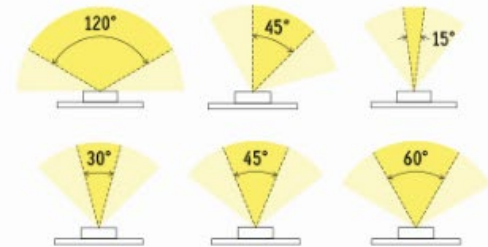

LENS FEATURES

- 100' Lens Available
- Line of Light
- Field Cuttable
- Variety of Optics
- Asymmetric Lens