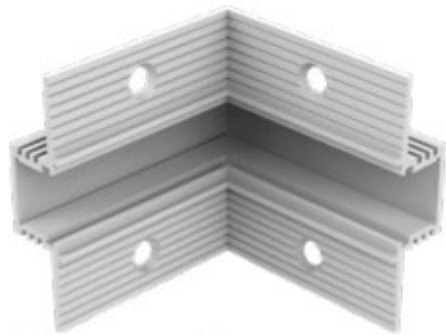

ALS50T-MI PRODUCT LAUNCH JULY 2020

MUD-IN LIGHTING SYSTEM THAT REFINES DYNAMIC SPACES BY INTEGRATING TOGETHER AS ONE WITH THE ARCHITECTURE.

We have extended the reach of our alumLEDs series, by introducing our new mud-in solution. We proudly introduce ALS50T-MI, our new mud-in recessed system. The ALS50T-MI impeccably integrates with the architecture and adds a touch of elegance to a contemporary space. Architects and lighting designers can now integrate the ALS50T-MI into their design to become one with the architecture, and together, the space and lighting system, will create a distinguished look with an inviting atmosphere.

FEATURES

ALS50T-MI presents innovative features that elevate its value by bringing you the most unified look and even illumination for a mud-in installation.

LENS FEATURES

- 100' Lens Available
- Line of Light
- Field Cuttable
- Variety of Optics
- Asymmetric Lens

FACTORY-BUILT MITER CORNERS

ALS50T-MI makes any design possible with its factory-built corners. Architects and lighting designers can now expand their design ideas and make them a reality by having the options of our diverse miter corner options.

90° Internal Corner
(ALS50T-MI-90D-IN)

90° External Corner
(ALS50T-MI-90D-EX)

90° Linear Corner
(ALS50T-MI-90D)

90° X-Corner
(ALS50T-MI-90D-XC)

FEATURES

ALS50T-MI is thoughtfully designed to integrate with the architecture creating the most elegant even illumination in a multitude of dynamic spaces.