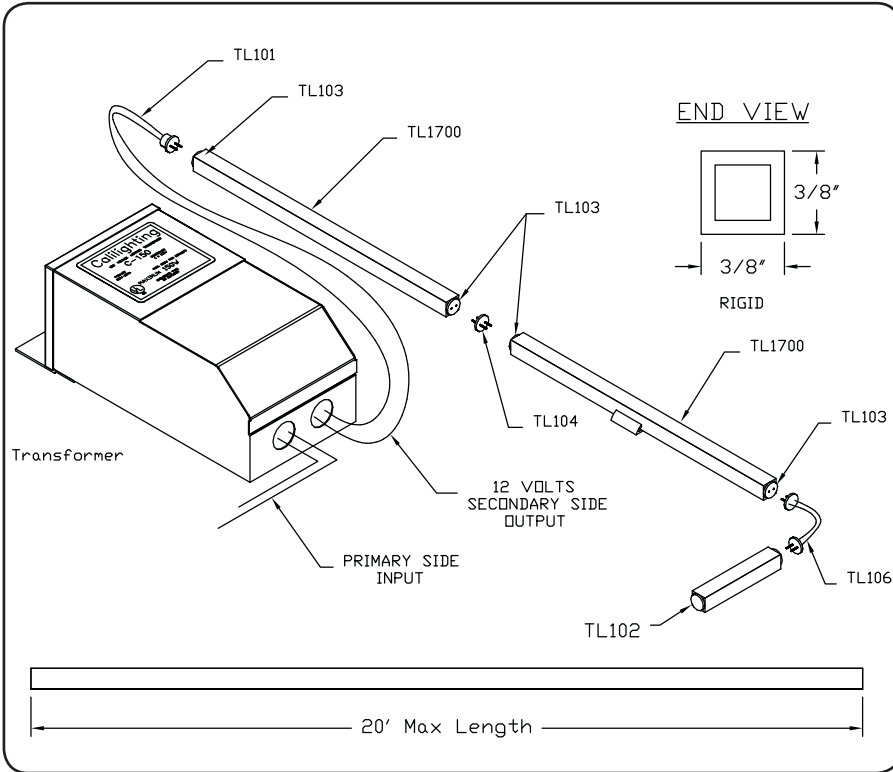

Drawing # TL8

Fixture Type

Product Features

- Applications:** Accent Lighting
- Voltage:** 12V
- Lamp Type:** LEDs or Incandescent
- Socket:** Custom
- Length:** Built to Order
- Construction:** Polycarbonate Tube
- Wiring:** Parallel
- Flame Rating:** UL94-V2; UV Stabilized
- Listing:** Dry or Wet Location

TubeLite is used in:

- Restaurants
- Casinos
- Retail Stores/Shopping Malls
- Hotels
- Movie Theatres and many more

Electrical

TubeLite is a 12 Volt system. TubeLite requires a 12V (secondary side) transformer. The standard primary side voltage on our transformers is 120V. Consult factory for other primary side voltages (example: 277V). A thermal breaker box can be used for secondary protection. See Transformer Brochure.

How to Order or Specify

Product Code: (Fill in the Blanks)

TL1700 / _____ / _____ / _____ / _____ / _____

Ex: TL1700	12"	LED-WW	CL	SC	PF-EC
Series	Spacing	Lamp	Lens	Circuit	End Preps
TL1700	1.5" O/C	LED-WW	Clear (CL)	Single (SC)	TL101-TL102 (PF-EC)
	2" O/C	LED-CW		Chase (CC)	TL101-TL103 (PF-FE)
	3" O/C	LED-R			TL101-TL101 (PF-PF)
	4" O/C	LED-G			TL105-TL102 (CF-EC)
	6" O/C	LED-B			TL105-TL103 (CF-FE)
	8" O/C	LED-A			TL103-TL103 (FE-FE)
	12" O/C	IN-A			
		IN-B			