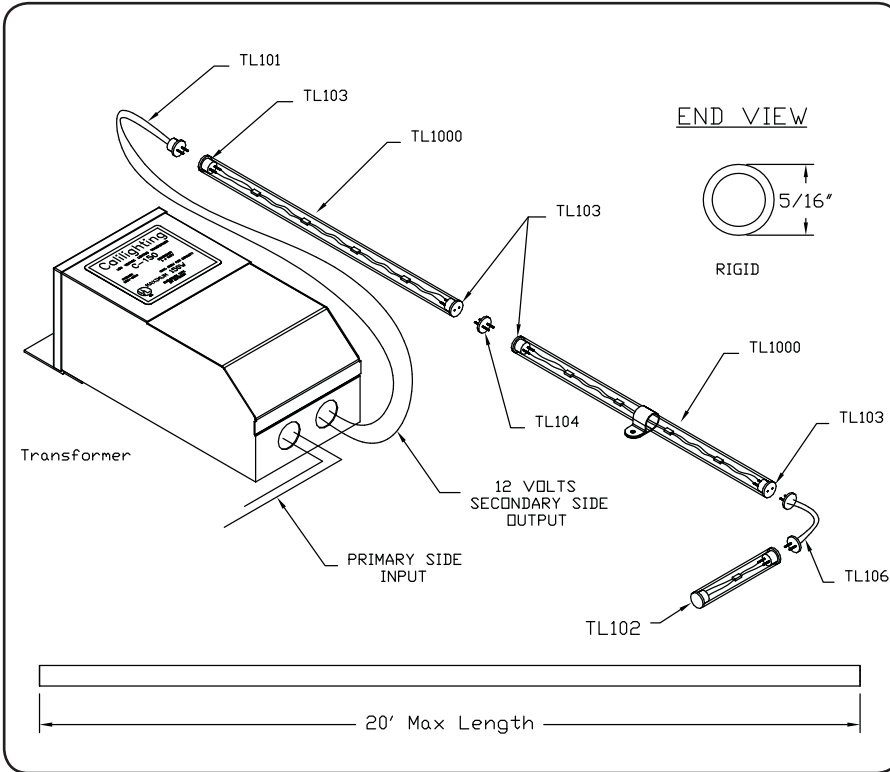

Drawing # TL1

Fixture Type	
---------------------	--

Product Features

- Applications:** Accent Lighting
- Voltage:** 12V
- Lamp Type:** Incandescent
- Socket:** Custom
- Length:** Built to Order
- Construction:** Polycarbonate Tube
- Wiring:** Parallel
- Flame Rating:** UL94-V2; UV Stabilized
- Listing:** Dry or Wet Location

TubeLite is used in:

- Restaurants
- Casinos
- Retail Stores/Shopping Malls
- Hotels
- Movie Theatres and many more

Electrical

TubeLite is a 12 Volt system. TubeLite requires a 12V (secondary side) transformer. The standard primary side voltage on our transformers is 120V. Consult factory for other primary side voltages (example: 277V). A thermal breaker box can be used for secondary protection. See Transformer Brochure.

How to Order or Specify

Product Code: (Fill in the Blanks)

TL1000 / _____ / _____ / _____ / _____ / _____

Ex: TL1000	12"	LED-WW	CL	SC	PF-EC
Series	Spacing	Lamp	Lens	Circuit	End Preps
TL1000	1.5" O/C	IN-A	Clear (CL)	Single (SC)	TL101-TL102 (PF-EC)
	2" O/C	IN-B		Chase (CC)	TL101-TL103 (PF-FE)
	3" O/C				TL101-TL101 (PF-PF)
	4" O/C				TL105-TL102 (CF-EC)
	6" O/C				TL105-TL103 (CF-FE)
	8" O/C				TL103-TL103 (FE-FE)
	12" O/C				